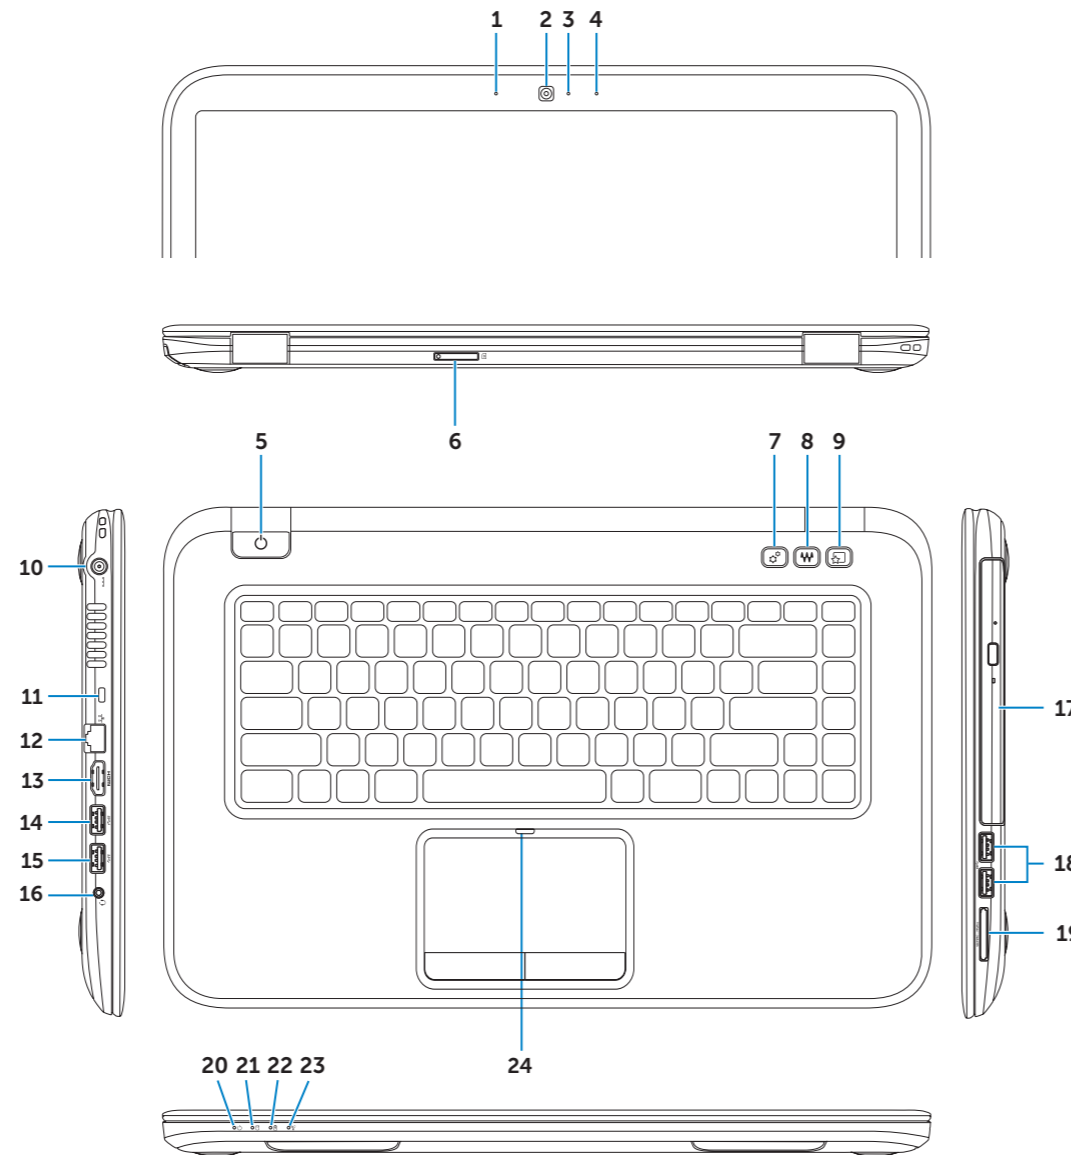

コンピューターの機能 | 컴퓨터 특징

- | | | |
|---|-------------------------------------|-------------------------------|
| 1. Left digital-array microphone | 9. Dell Instant Launch button | 17. Optical drive |
| 2. Camera | 10. Power-adapter port | 18. USB 3.0 ports (2) |
| 3. Camera-status light | 11. Security-cable slot | 19. 3-in-1 media-card reader |
| 4. Right digital-array microphone | 12. Network port | 20. Power-status light |
| 5. Power button | 13. HDMI port | 21. Hard-drive activity light |
| 6. SIM-card slot (optional) | 14. USB 3.0 port with PowerShare | 22. Battery-status light |
| 7. Windows Mobility Center button | 15. USB 3.0 port | 23. Wireless-status light |
| 8. Dell audio with preset switch button | 16. Headphone/Microphone combo port | 24. Touchpad-status light |